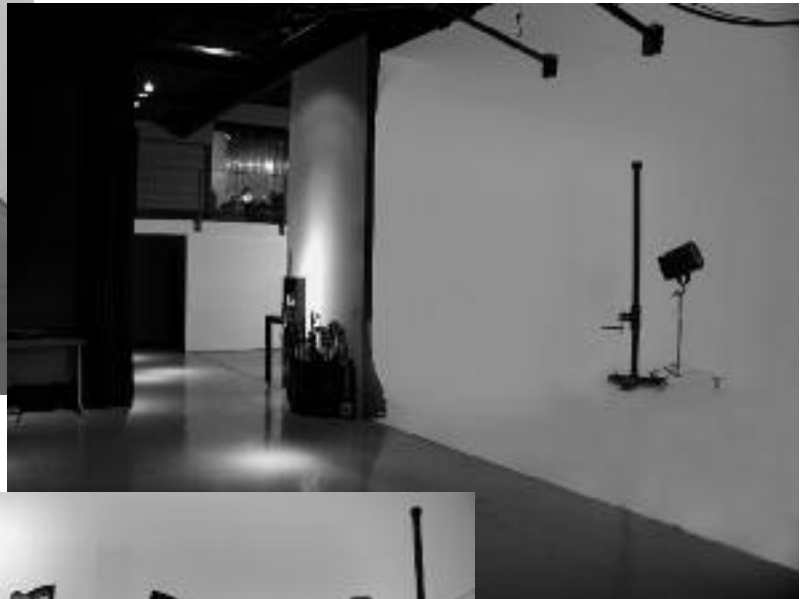

S A N D E R S S T U D I O

STAGE RENTAL

PHOTOGRAPHY • VIDEO • MOTION PICTURE • REHEARSAL • FULL PRODUCTION

211 East Columbine Avenue, Suite A, Santa Ana, California 92707 Telephone 714 444-3000

Eggshell (8 Cornered) Cove 30'x26'x15'
Commercial Kitchen: Big Stove, Dishwasher, Fridge & Microwaves
One Wet Darkroom
Two Film Changing Darkrooms
Conference Room
Reception Area
Dressing Rooms
Shower
Truck Door to Stage
Minutes to Labs
Minutes to Orange County Airport
Minutes to Ocean & Disneyland
Minutes to Rental Equipment, Film & Accessories
Affordable Rates